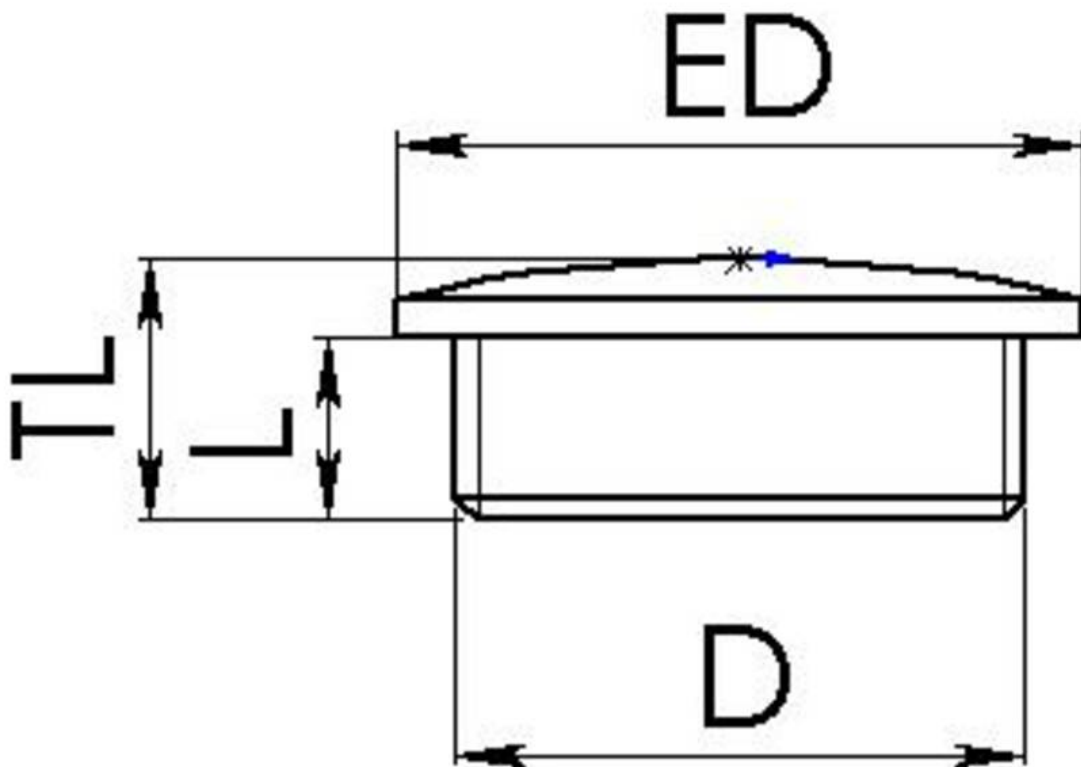

Your Contact:

WISKA Hoppmann GmbH

Kisdorfer Weg 28 · 24568 Kaltenkirchen · Germany

☎ +49-4191-508-0 · 📠 +49-4191-508-209

contact@wiska.de · www.wiska.com